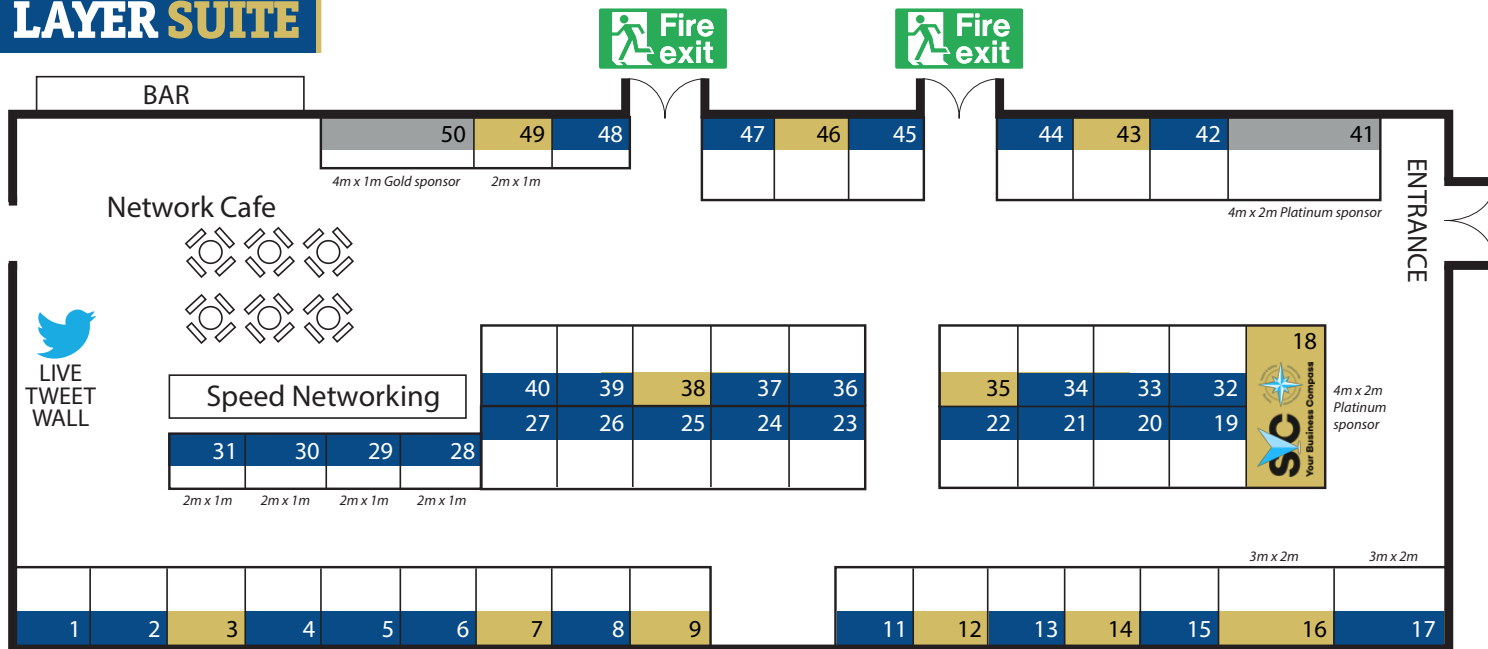

LAYER SUITE

Platinum Stands - Including Electric, Table & Chairs

2m x 1m	£250+VAT	3m x 2m	£650+VAT
2m x 2m	£450+VAT	4m x 2m	£850+VAT

Gold Stands - Shell Scheme stand only

2m x 1m	£200+VAT	3m x 2m	£600+VAT
2m x 2m	£400+VAT	4m x 2m	£800+VAT

Sponsor Stands - Including Electric, Table & Chairs

4m x 2m Platinum Sponsor	£1250+VAT
3m x 2m Platinum Sponsor	£1050+VAT
4m x 1m Gold Sponsor Stand	£850+VAT